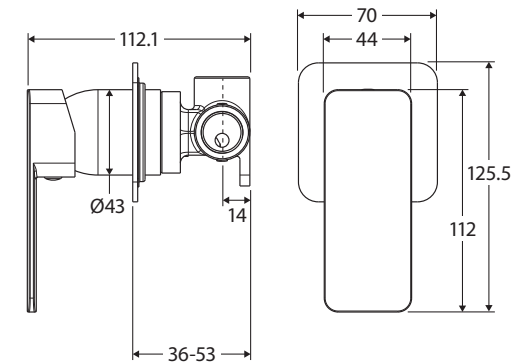

Tono®

WALL MIXER

SQUARE PLATE

Features

- Designed for shower and bath
- High quality European cartridge (35 mm)
- Made from eco-friendly lead-free brass*
- WELS rating not required

Please note: This product may have a visible Fienza or Watermark logo.

*Defined as containing less than 0.25% lead.

Available in

Chrome
233101-4

Electroplated
Matte Black
233101B-4

PVD
Brushed Nickel
233101BN-4

PVD
Gun Metal
233101GM-4

PVD
Urban Brass
233101UB-4

Cleaning & Care

- Regularly clean with mild soapy water using a microfibre cloth.
- In highly polluted or coastal locations, we recommend cleaning 2-3 times per week.
- Do not use harsh detergents, bleach, cream cleansers or citrus based cleaners. These substances are abrasive and will damage the surface.
- Do not use undue pressure and wipe in one direction only.

While we aim to ensure specifications are correct at the time of publication, Fienza reserves the right to make modifications without prior notice. Physical colour may vary from image shown. All measurements are shown in millimetres. Always use physical product measurements for mark-ups and roughing-in as the technical drawing may differ from actual product received.